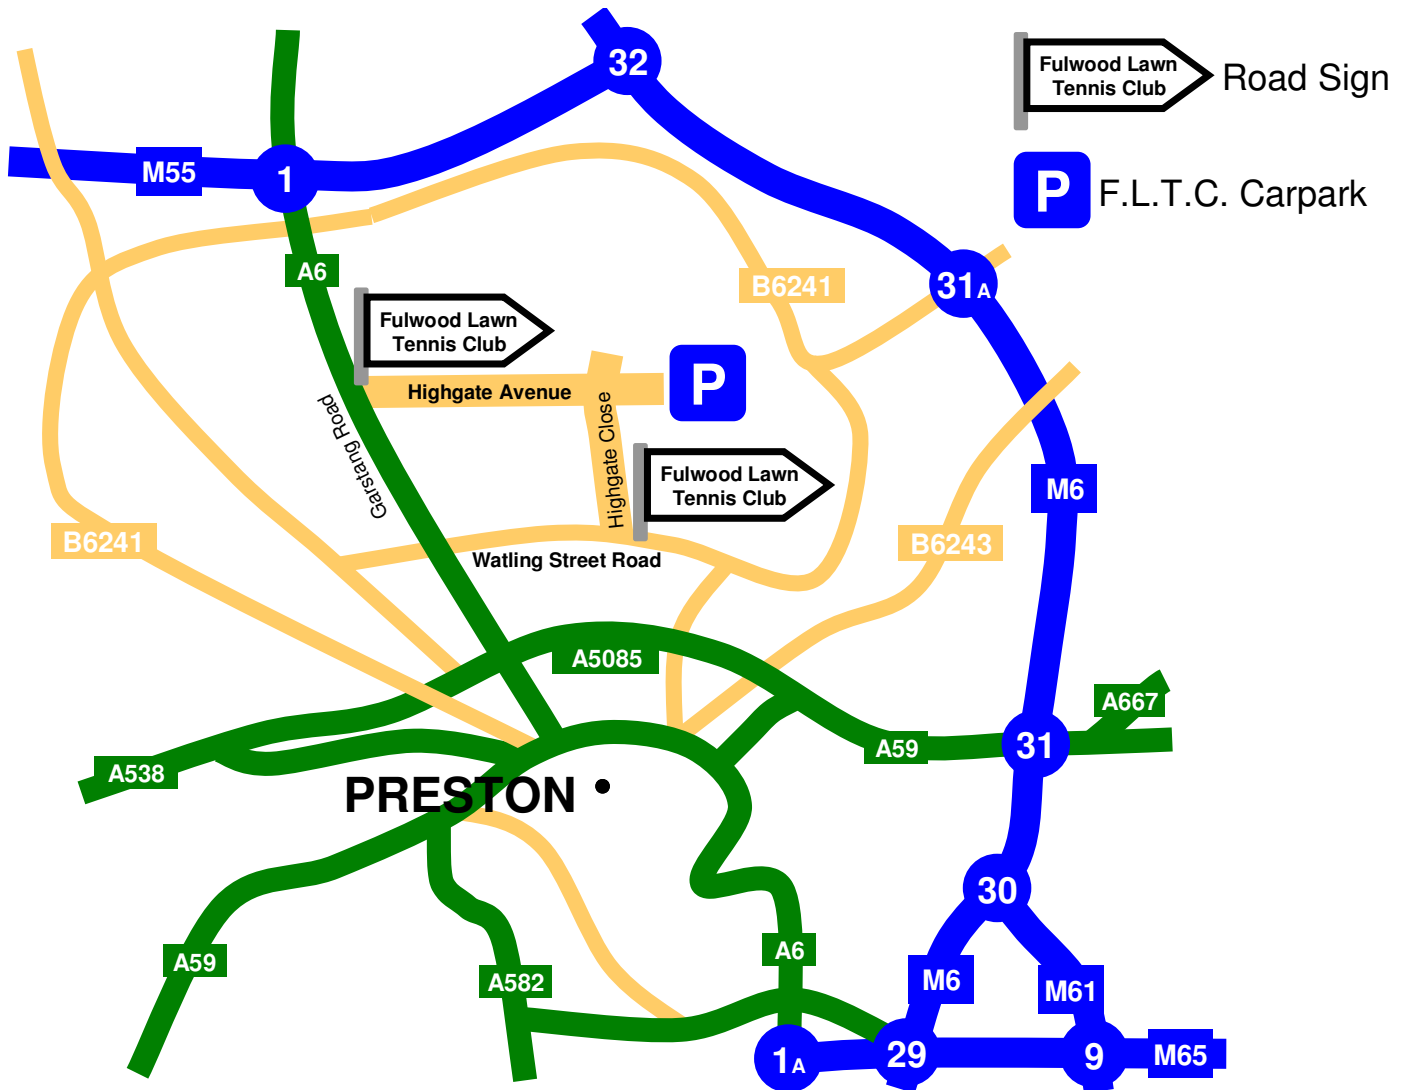

Fulwood Lawn Tennis Club
Highgate Avenue (off Garstang Road [A6])
Fulwood, Preston, Lancashire PR2 8DY
Clubhouse: 01772 717045

Fulwood Lawn Tennis Club is located at the end of Highgate Avenue signposted off of Watling Street Road and Garstand Road [A6] in the district of Fulwood in the town of Preston in the county of Lancashire in the United Kingdom.

This page should provide sufficient information for you to find our tennis club. However, if you require further instructions please don't hesitate to contact us.

From the North: When travelling from the **north [M6]** turn onto the M55 (junction 32), towards Blackpool. Immediately (junction 1) turn onto the A6, towards Preston. When travelling from the **north [A6]** continue under the M55 (junction 1), towards Preston.

From the East: When travelling from the **east [A59/A667]** continue over the M6 (junction 31), towards Preston. After climbing the hill take the A5085 (second exit at the roundabout). When travelling from the **east [M65]** follow the M65 around its concluding roundabout onto the A6. Continue on the A6 following the instructions as if travelling from the **south [M6]**.

From the West: When travelling from the **west [M55]** turn onto the A6 (junction 1), towards Preston. Continue on the A6 following the instructions as if travelling from the **north**. When travelling from the **west [A538]** continue onto the A5085, towards Preston.

From the South: When travelling from the **south [M6]** turn onto the M65 (junction 29), follow the M65 around its concluding roundabout onto the A6. Continue on the A6 over three roundabout into the town